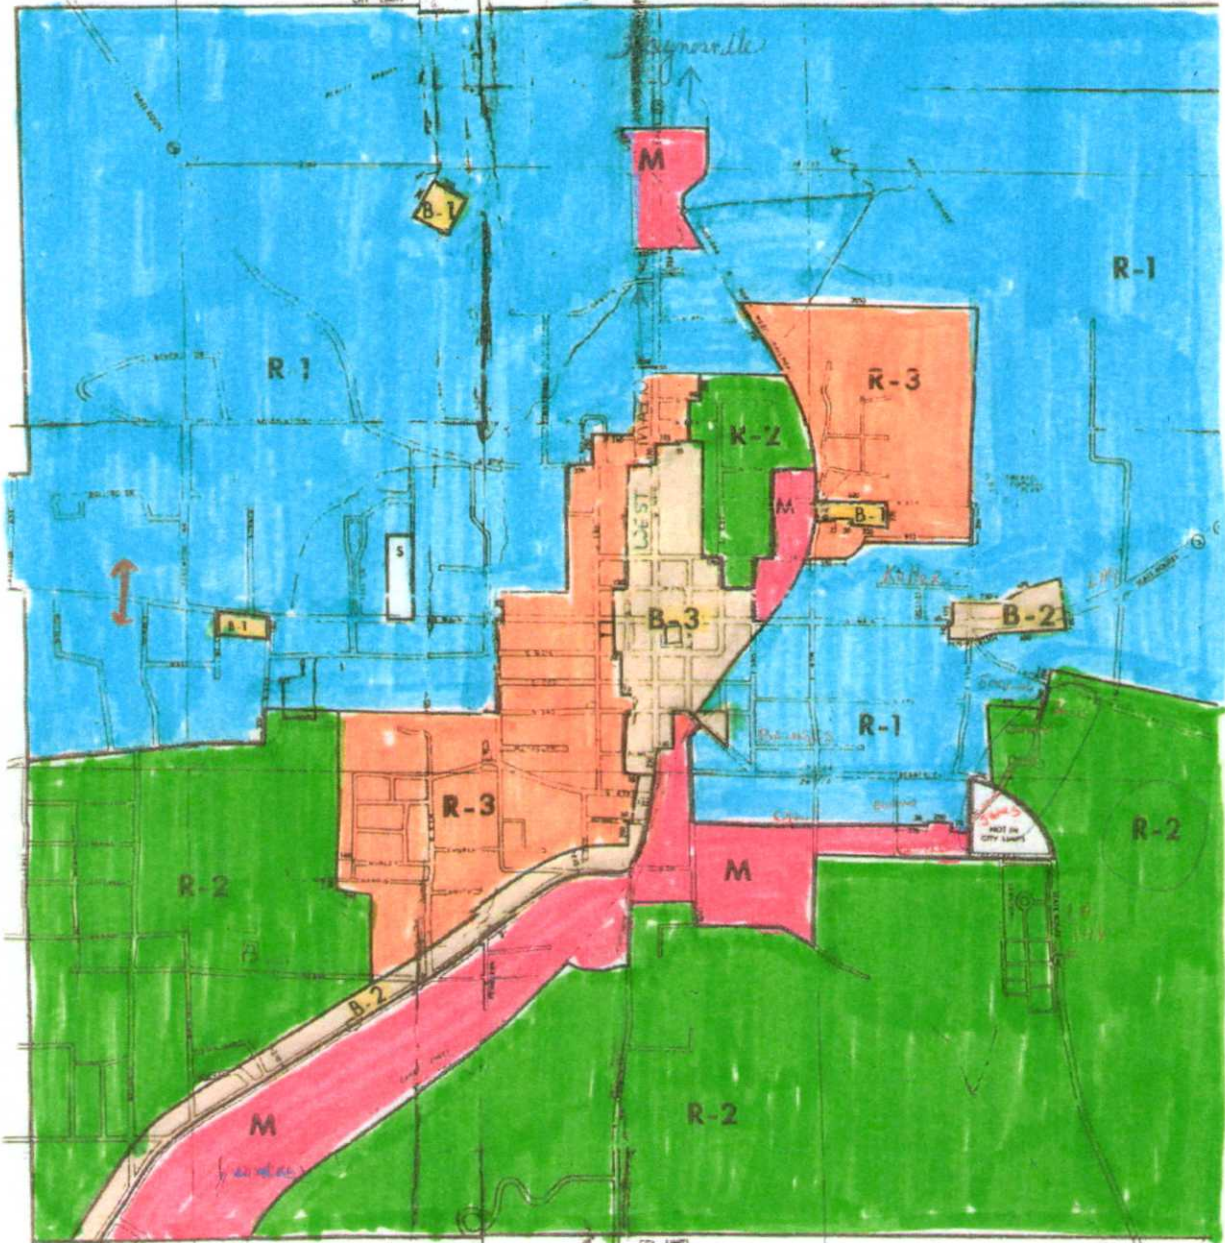

ZONING MAP OF HOMER, LOUISIANA

Sept. 1959

LEGEND

- R-1 RESIDENCE DISTRICT
- R-2 RESIDENCE DISTRICT
- R-3 RESIDENCE DISTRICT
- B-1 NEIGHBORHOOD SHOPPING DISTRICT
- B-2 HIGHWAY BUSINESS DISTRICT
- M Industrial